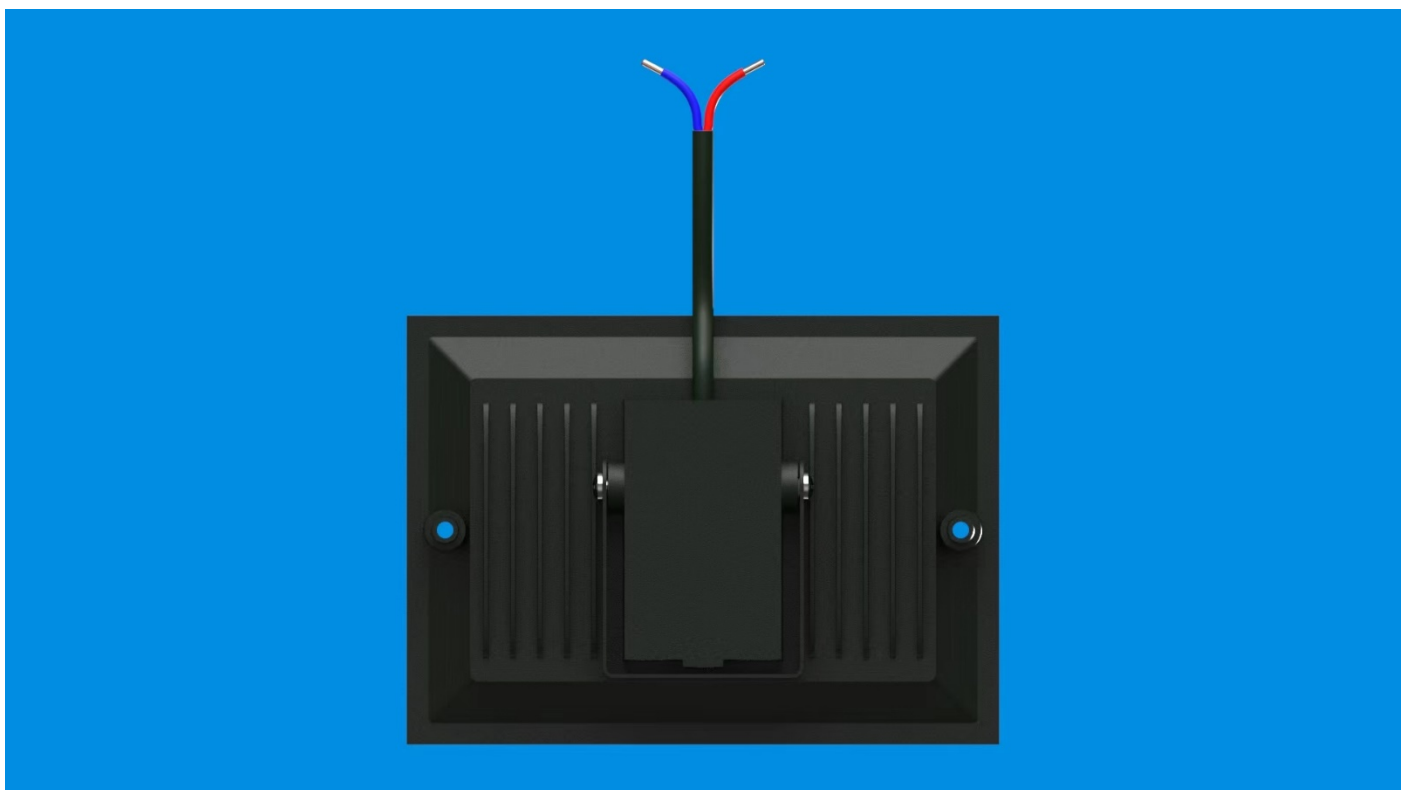

Welcome to choose ILLUMAN ROCKBIT Flood Light
Model No.: SDC-FLR-50W/100W/200W/300W/500W

Front View:

Back View:

Side View:

Product Description:

比例 0.750

Patent design

Completely new construction: NO LENS, NO GLASS, NO REFLECTOR

IP 68,

Light efficiency 98%

Nice Heat Dispatching

Outdoor and Indoor USE(You can use bracket install on the wall, and you can use screw install on the ceiling)

Features:

High lumens and high brightness: 130LM/W, suitable for outdoor and indoor use.

Energy saving: Replaces existing conventional fixtures with LED flood lighting, reducing electricity costs by up to 75% and eliminating the need for frequent fixture replacement.

Photocell sensors are available: The light is equipped with twist-lock morning and evening photocells, which automatically turn on at dusk and off at dawn, saving time and effort by eliminating the need for manual switching.

Durable material, waterproof IP68: high performance high-tech aluminum shell heat sink, better heat dissipation, ensure longer life and safety of outdoor lighting.

Easy installation: it is easy to install the light to the right direction.