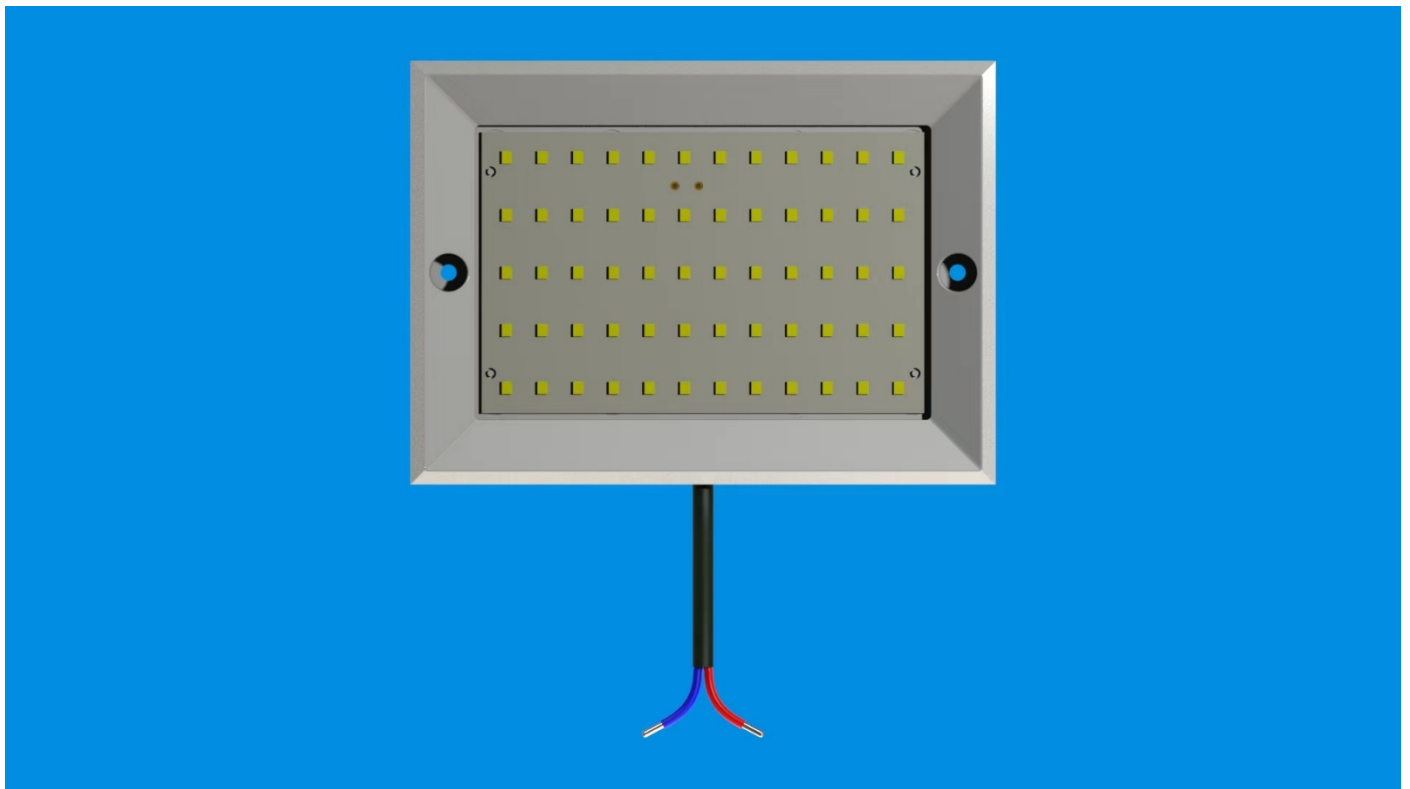

Welcome to choose ILLUMAN ROCKBIT Flood Light
Model No.: SDC-FLR-50W/100W/200W/300W/500W

Front View:

Back View:

Side View:

Product Description:

比例 0.750

Patent design

Completely new construction: NO LENS, NO GLASS, NO REFLECTOR

IP 68,

Light efficiency 98%

Nice Heat Dispatching

Outdoor and Indoor USE(You can use bracket install on the wall, and you can use screw install on the ceiling)

Features:

High lumens and high brightness: 130LM/W, suitable for outdoor and indoor use.

Energy saving: Replaces existing conventional fixtures with LED flood lighting, reducing electricity costs by up to 75% and eliminating the need for frequent fixture replacement.

Photocell sensors are available: The light is equipped with twist-lock morning and evening photocells, which automatically turn on at dusk and off at dawn, saving time and effort by eliminating the need for manual switching.

Durable material, waterproof IP68: high performance high-tech aluminum shell heat sink, better heat dissipation, ensure longer life and safety of outdoor lighting.

Easy installation: it is easy to install the light to the right direction.