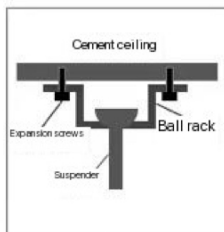

Ceiling Fan Light Installation Basic Requirements

Ceiling fan lamp installation requirements for the ceiling: floor height $\geq 2.6\text{M}$ ceiling load $\geq 30\text{KG}$

1. The ceiling of the ceiling fan lamp is suggested to be a flat ceiling. If there is a concave circular and square ceiling design, please use the ceiling surface to calculate the installation height. We recommend taking pictures and sending them to online customer service to avoid causing the ceiling fan to have no wind after installation.

As shown below:

Standard installation