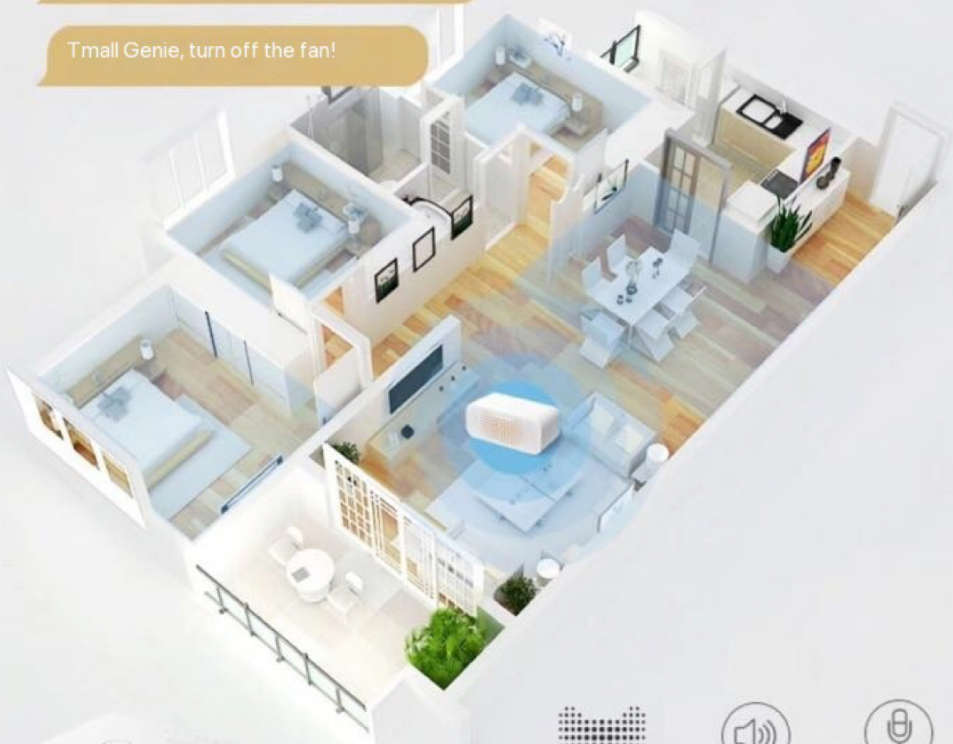

Support for voice control

Intelligent voice Tmall Genie voice control

Easy control of fan lights, into the era of smart home

Tmall Genie turns on the fan light

Tmall Wizard wind speed to six!

Tmall Genie, turn off the fan!

Tmall Genie speakers
need to buy their own

Tmall Genie

A word.

Voice control

Tmall Genie intelligent control and ordinary installation method is the same, details can consult customer service

灯具与天猫精灵的连接 开灯后对天猫精灵说“发现设备”语音指引完全安装即可