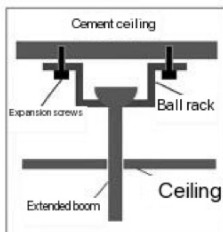

With ceiling installation