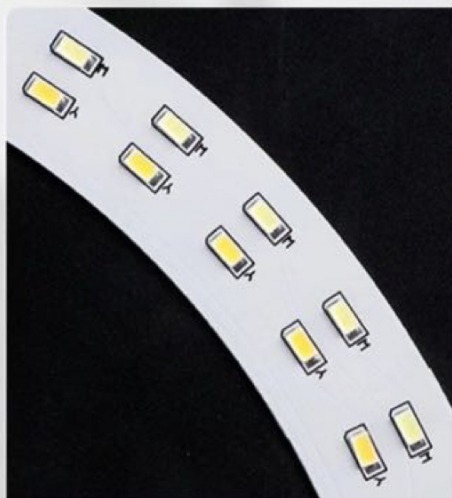

High speed only big wind

235
revolutions
per minute

275
revolutions
per minute

Brightness Upgrade

High brightness with large wattage

96W upgrade lamp beads, shine brighter and wider

 Ordinary lamp beads, not durable