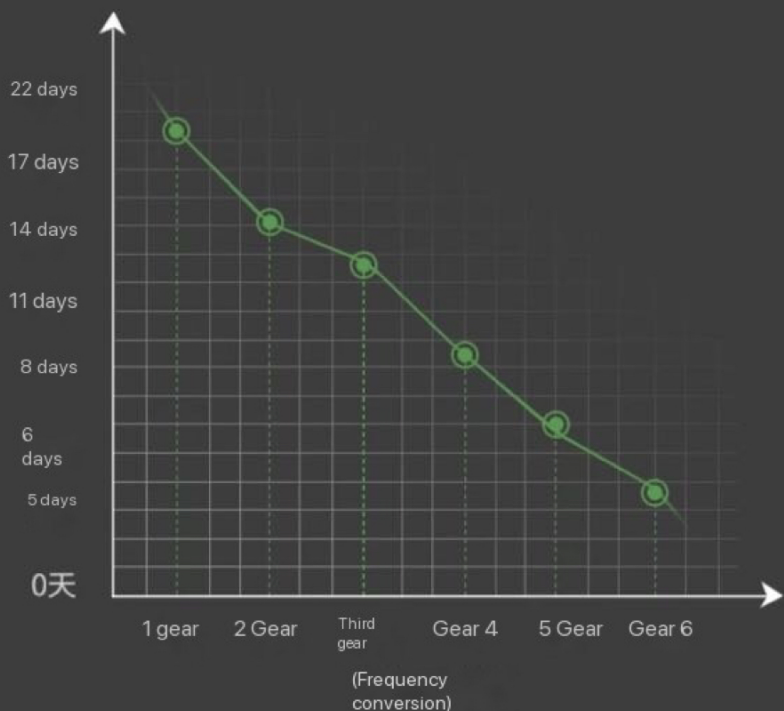

A key switch to reverse and reverse

With air conditioning, winter and summer mode experience

Summer is turning

Enhanced air flow, strong wind

Winter inversion

Reduce the temperature difference between heating and cooling, circulating heating

20 days 1 degree of energy saving

(1 gear power 5 W, working 10 hours per day)

The brightness is brighter than the ordinary

Eye lamp beads, bright and not dazzling

Shop Upgrade Lamp Beads

Energy efficient Bright and comfortable