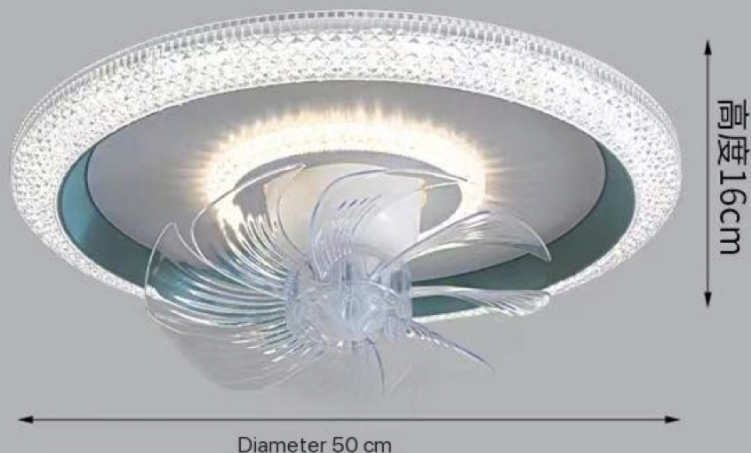

Diameter 50 cm

10-25 m²

**Mesigner
sour rsoae**

Diameter 50 cm

10-25 m2

**Mesigner
sour rsoae**

Diameter 50 cm

10-25 m²

Product parameters

Note: If the size is measured manually, the error of 1-3cm is normal, the actual size is subject to the real thing!

Size: Diameter 50 * height 16 cm

Material: full copper motor + hardware chassis