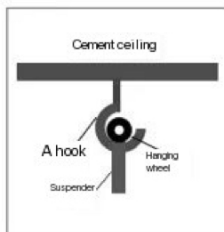

Hook installation