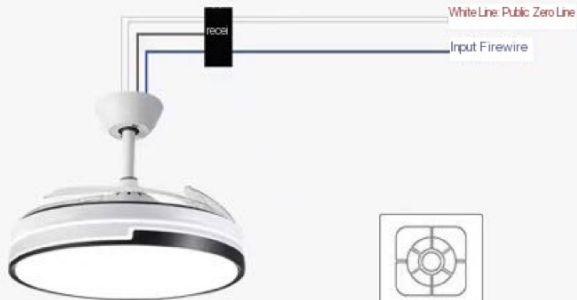

Simple and transparent fan leaf decoration, silicone texture, delicate and clear, winding elegant fashion and personality

Remote control device

Wall control section wiring diagram

One fire one wiring

Light source switch and wind speed control via optional wall switch

Speed wall control (with light switch)

Remote control device

Remote control wiring diagram

One fire one wiring

When the wall power switch is turned on, the ceiling fan lamp can be controlled by remote control.